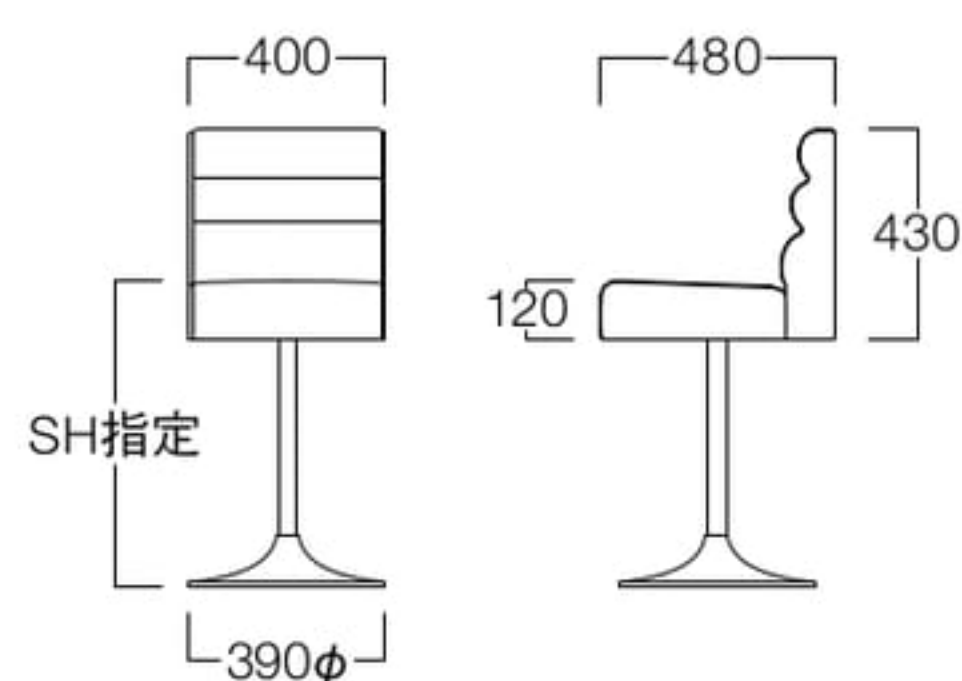

Hopper

ホッパー

M9046-70WC

〈張地ランク〉

A = ¥62,000

B = ¥65,500

C = ¥69,000

D = ¥72,500

E = ¥79,500