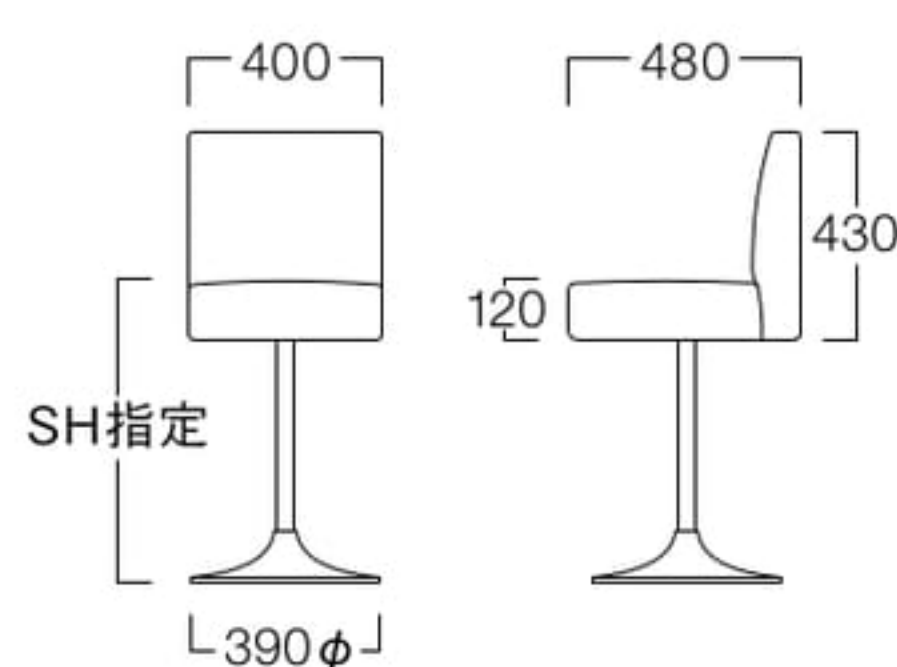

Shiranui

シラヌイ

M9039-70YC

〈張地ランク〉

A = ¥58,500

B = ¥62,000

C = ¥65,500

D = ¥69,000

E = ¥76,000