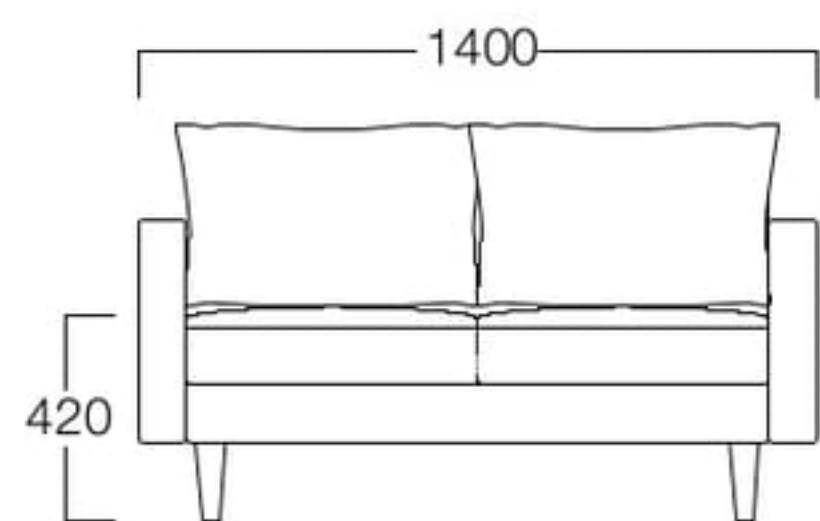

01色 S6007-2L1
06色 S6007-2L6

〈張地ランク〉

A = ¥145,000
B = ¥154,500
C = ¥164,000
D = ¥173,500
E = ¥192,500

2人掛

01色 S6007-2W1
06色 S6007-2W6

〈張地ランク〉

A = ¥158,000
B = ¥170,500
C = ¥183,000
D = ¥195,500
E = ¥220,500

カウチ右肘