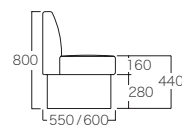

A プレーンH800

B キルトH800