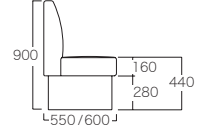

A プレーンH900

B キルトH900

ボクストン Dシリーズ Aプレーン H800 >

ボクストン Dシリーズ Aプレーン H900 >

ボクストン Dシリーズ Bキルト H800 >

ボクストン Dシリーズ Bキルト H900 >