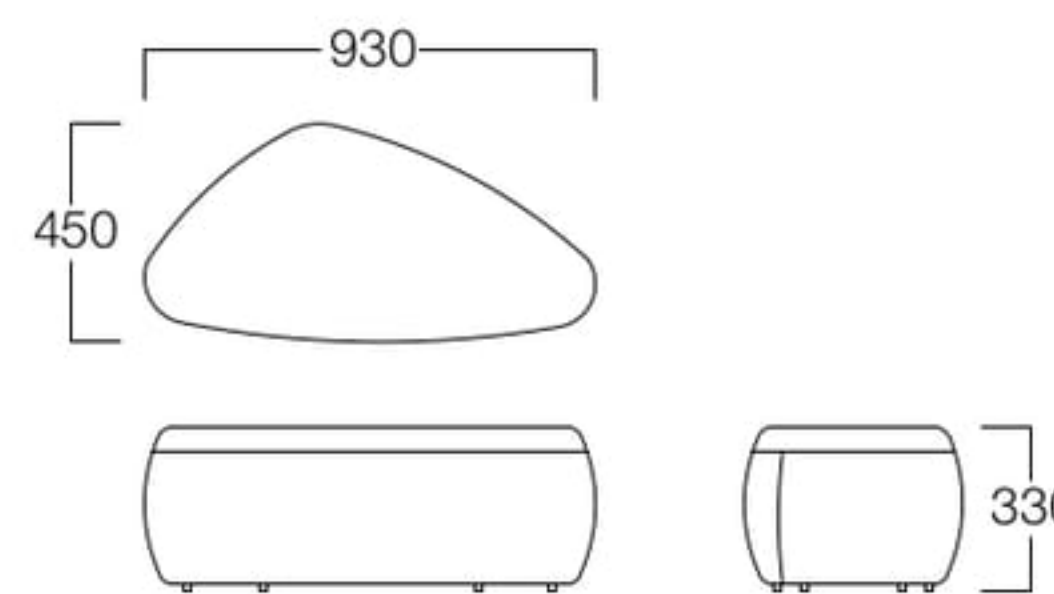

W930

SH330 S6015-6035

〈張地ランク〉

A = ¥ 66,000

B = ¥ 69,500

C = ¥ 73,000

D = ¥ 76,500

E = ¥ 83,500

W1240

SH430 S6015-6145

〈張地ランク〉

A = ¥ 98,000

B = ¥105,000

C = ¥112,000

D = ¥119,000

E = ¥133,000