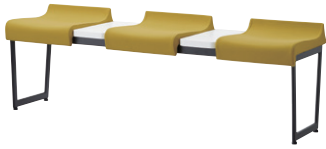

BENCH

color order

ヒール [Heel]
▶223 / ¥87,300~

color order

オアシス [Oasis]
▶223 / ¥38,300~

color order

キルク [Kirk]
▶223 / ¥155,400~

ユニゾン [Unison]
▶224 / ¥78,000~

color order

スクアーク [Squale]
▶225 / ¥62,800~

color order

color order

ウノ [Uno]
▶226・227 / ¥135,000~

color order

ノヴァ [Nova]
▶228 / ¥174,500~

color order